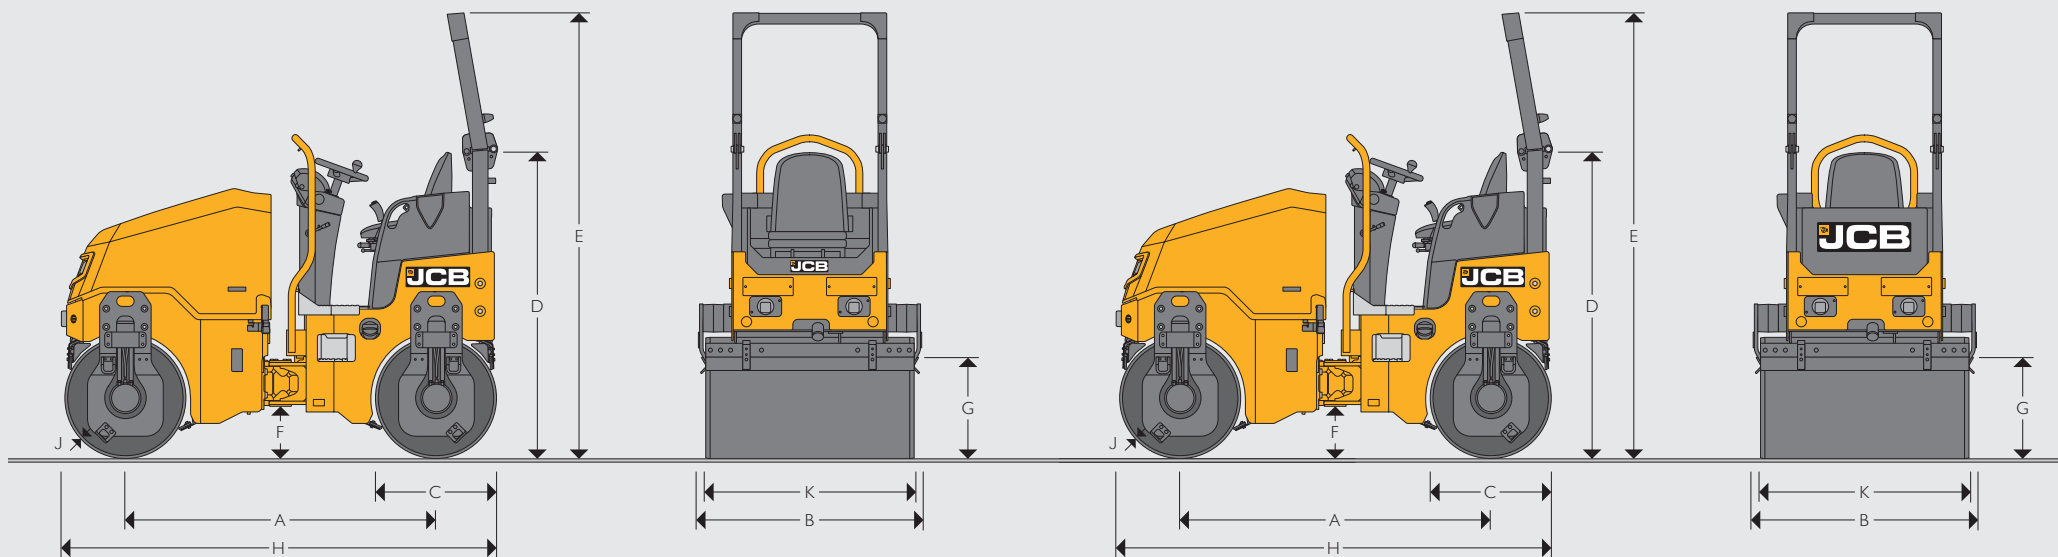

STATIC DIMENSIONS

STATIC DIMENSIONS

			CT160-80	CT160-100	CT260-100	CT260-120	CT380-130	CT430-140
A	Wheelbase	mm	1560	1560	1790	1790	2020	2020
B	Overall width	mm	960	1090	1095	1295	1390	1490
C	Drum diameter	mm	580	580	700	700	800	800
D	Height to top of seat	mm	1650	1650	1755	1755	1720	1720
E	Height to top of ROPS	mm	2485	2485	2510	2510	2550	2550
F	Ground clearance	mm	255	255	270	270	300	300
G	Curb clearance	mm	510	510	560	560	680	680
H	Total travel length	mm	2140	2140	2490	2490	2830	2830
J	Drum thickness	mm	12	12	12	12	17	17
K	Drum width	mm	800	1000	1000	1200	1300	1400